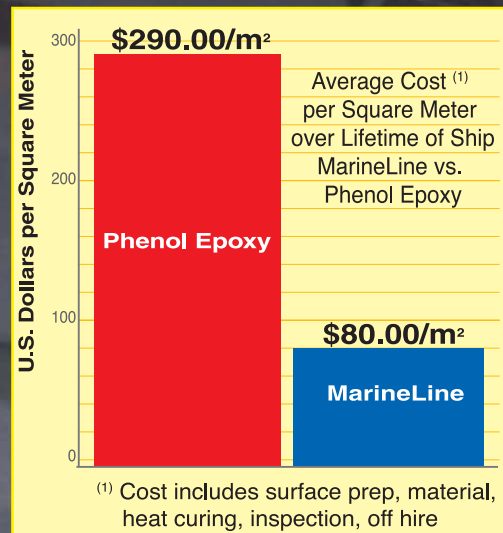

Want to Carry Methanol Then Switch to Other CPP Products Without Restrictions?

Choose **MarineLINE**® to:

- Carry Load After Load
- Sail Extra Long Voyages
- Remove Residues Easily
- Maintain Product Purity
- Improve Flexibility of Your Tanker

AT A LIFE
TIME
COST
LESS
THAN
40% OF
PHENOL
EPOXIES

MARINELINE® ADDS TO YOUR PROFIT BY:

- Reducing number of recoatings
- Using less cleaning chemicals
- Having fewer slops
- Allowing faster tank cleaning
- Faster turnaround

Specify **MarineLINE**®'s Smooth,
Virtually Non-Absorbent Surface to Deliver
Long Term, Profit Proven Performance