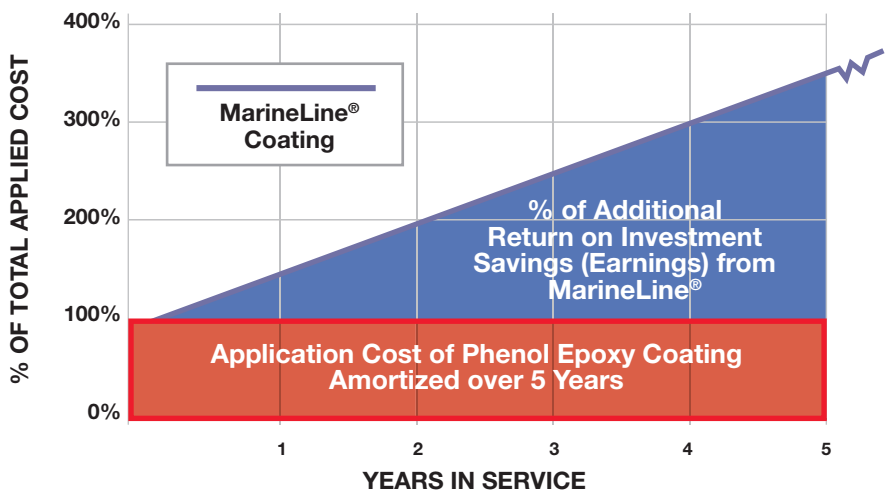

MarineLINE[®]

MarineLine[®] Cargo Tank Coating Delivers Additional Return on Investment (ROI)

5-year comparison of MarineLine[®] vs Phenol Epoxy coatings shows the tremendous difference in Additional Return On Investment. Chart calculations are based on data accumulated from tanker shipowners. *